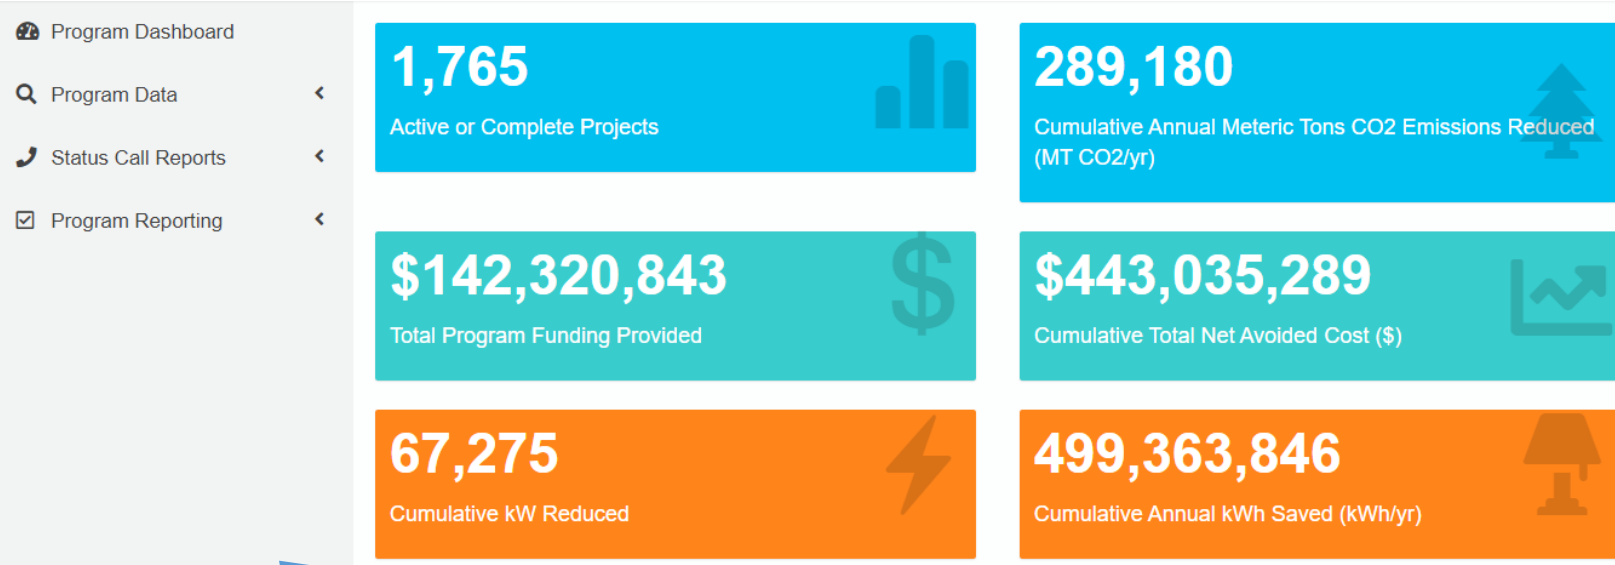

UC/CSU Partnership Data Dashboard

Quick Start Reference

<https://arc-alternatives.shinyapps.io/PartnershipApp/>

Obtaining Access:

Dashboard Features by Page:

- Program Dashboard
- Program Data
- Status Call Reports
- Program Reporting

Program Dashboard: View graphics displaying overall UC and CSU energy savings, incentives, avoided costs, and GHG reduction achieved through the Partnership.

Program Data: Filter and export or search through 1,700+ projects completed by UC and CSU campuses through the Partnership.

Status Call Reports: Access project lists by utility, displaying all active projects and their current status.

Program Reporting: View and download reports measuring progress towards program goals.